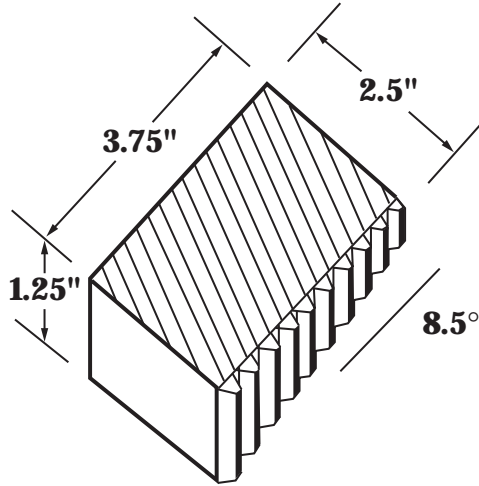

Tinius Olsen-style

60,000# Capacity Flat Wedge Grip (Griff Z-79)

Flat Wedge Grip

Part No.	Description
227428-00	Left Hand
227427-00	Right Hand
885980-00	Flat Jaw Set

Tinius Olsen-style

120,000# Capacity Flat Wedge Grip (Griff Z-89)

Flat Wedge Grip

Part No.	Pattern	TPI
447523-02	Diamond	10
447523-03	Diamond	16