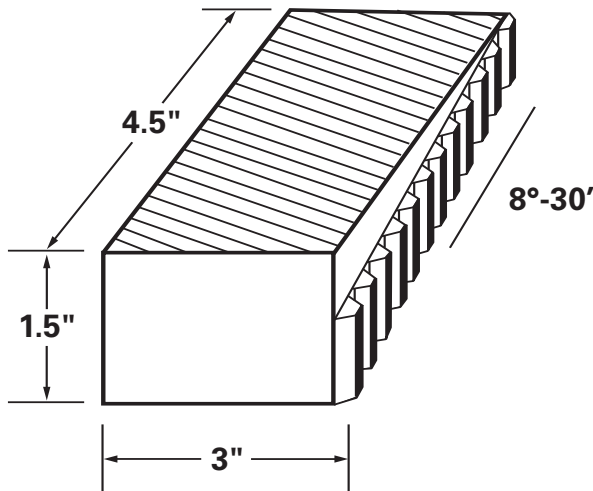

Tinius Olsen-style

60,000# Capacity Flat Wedge Grip (Griff Z-79)

Flat Wedge Grip

Part No.	Description
227428-00	Left Hand
227427-00	Right Hand
885980-00	Flat Jaw Set

Tinius Olsen-style

120,000# Capacity Flat Wedge Grip (Griff Z-89)

Flat Wedge Grip

Part No.	Pattern	TPI
447523-02	Diamond	10
447523-03	Diamond	16