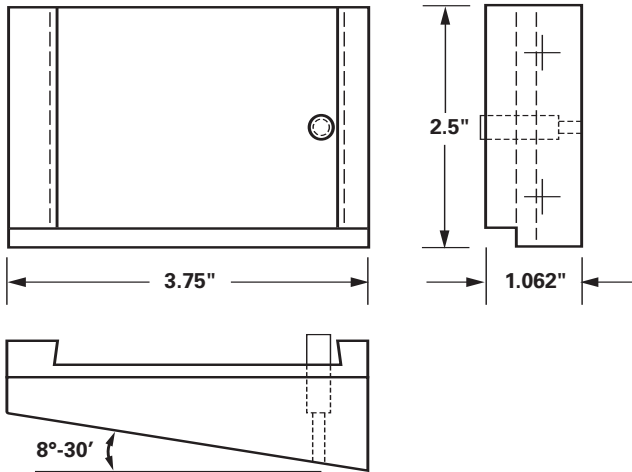

**Tinius Olsen-style**

60,000# Capacity Wedge Block and Inserts

**Wedge Block**

Part No.	Description
000000-00	Wedge Block Set*
227147-01	Wedge Block—Left
227147-02	Wedge Block—Right

\*Left and Right Hand Required.

**Inserts**

Part No.	TPI	Pattern
106687-00	25	Diagonal
106687-01	16	Diagonal
106687-03	40	Diagonal
106687-04	10	Diagonal
106687-05	25	Diagonal—Rev Dir
106687-06	20	Diagonal
106687-07	Special	
118672-01	16	Diamond
118672-02	25	Diamond
118672-03	10	Diamond