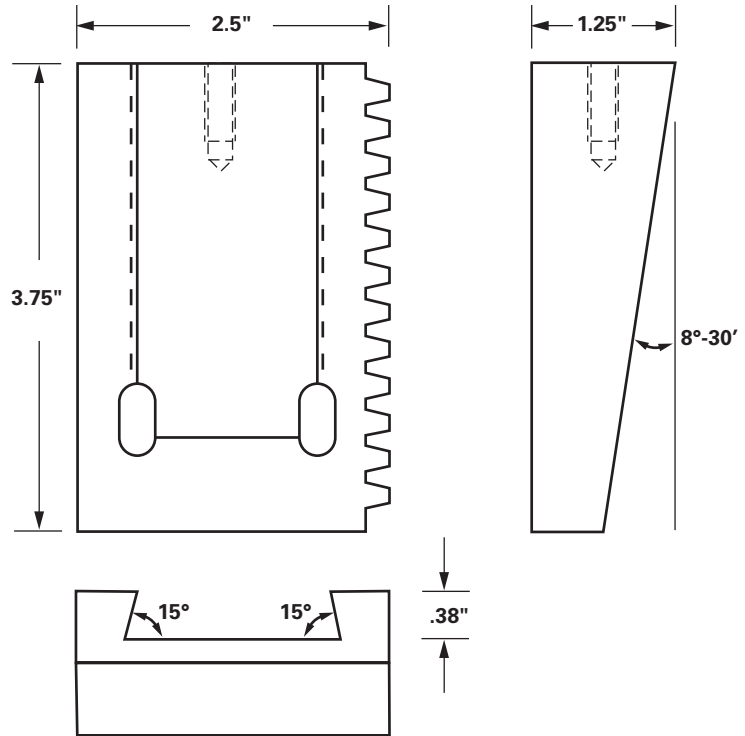

Tinius Olsen-style
60,000# Capacity Wedge Block and Inserts

Wedge Block

Part No.	Description
886211-00	Wedge Block Set
206077-00	Wedge Block—Left
206078-00	Wedge Block—Right

Inserts

Part No.	TPI	Pattern
106649-00	25	Diamond
106649-02	40	Diamond
106649-03	20	Diamond
106649-04	16	Diamond
106649-05	40	Diagonal
106649-06	25	Diagonal
106649-07	20	Diagonal
106649-08	16	Diagonal
106667-00	16	Vee Style Set/Diagonal
106648-02	16	Vee Style—Left/Diagonal
106648-01	16	Vee Style—Right/Diagonal

Tinius Olsen-style

60,000# Capacity Wedge Block and Inserts

Wedge Block

Part No.	Description
886211-00	Wedge Block Set
206077-00	Wedge Block—Lef
206078-00	Wedge Block—Right

Inserts

Part No.	TPI	Pattern
118362-00	25	Diamond
118362-02	40	Diamond
118362-03	20	Diamond
118362-04	16	Diamond
118362-05	40	Diagonal
118362-06	25	Diagonal
118362-07	20	Diagonal
118362-08	16	Diagonal