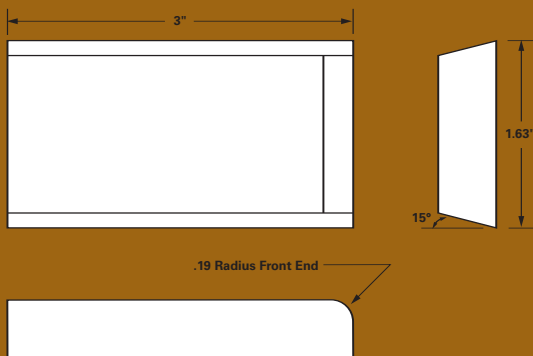

Tinius Olsen-style
60,000# Capacity Wedge Block and Inserts

Wedge Block

Part No.	Description
886211-00	Wedge Block Set
206077-00	Wedge Block—Left
206078-00	Wedge Block—Right

Inserts

Part No.	TPI	Pattern
106649-00	25	Diamond
106649-02	40	Diamond
106649-03	20	Diamond
106649-04	16	Diamond
106649-05	40	Diagonal
106649-06	25	Diagonal
106649-07	20	Diagonal
106649-08	16	Diagonal
106667-00	16	Vee Style Set/Diagonal
106648-02	16	Vee Style—Left/Diagonal
106648-01	16	Vee Style—Right/Diagonal

Tinius Olsen-style

60,000# Capacity Wedge Block and Inserts

Wedge Block

Part No.	Description
886211-00	Wedge Block Set
206077-00	Wedge Block—Lef
206078-00	Wedge Block—Right

Inserts

Part No.	TPI	Pattern
118362-00	25	Diamond
118362-02	40	Diamond
118362-03	20	Diamond
118362-04	16	Diamond
118362-05	40	Diagonal
118362-06	25	Diagonal
118362-07	20	Diagonal
118362-08	16	Diagonal