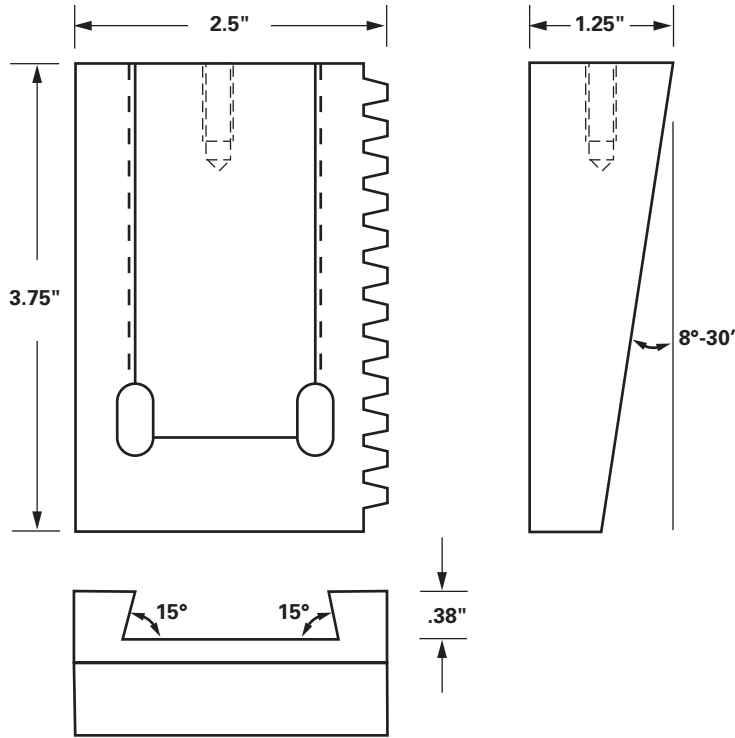

Tinius Olsen-style
60,000# Capacity Wedge Block and Inserts

Wedge Block

Part No.	Description
886211-00	Wedge Block Set
206077-00	Wedge Block—Left
206078-00	Wedge Block—Right

Inserts

Part No.	TPI	Pattern
106649-00	25	Diamond
106649-02	40	Diamond
106649-03	20	Diamond
106649-04	16	Diamond
106649-05	40	Diagonal
106649-06	25	Diagonal
106649-07	20	Diagonal
106649-08	16	Diagonal
106667-00	16	Vee Style Set/Diagonal
106648-02	16	Vee Style—Left/Diagonal
106648-01	16	Vee Style—Right/Diagonal

Tinius Olsen-style

60,000# Capacity Wedge Block and Inserts

Wedge Block

Part No.	Description
886211-00	Wedge Block Set
206077-00	Wedge Block—Lef
206078-00	Wedge Block—Right

Inserts

Part No.	TPI	Pattern
118362-00	25	Diamond
118362-02	40	Diamond
118362-03	20	Diamond
118362-04	16	Diamond
118362-05	40	Diagonal
118362-06	25	Diagonal
118362-07	20	Diagonal
118362-08	16	Diagonal