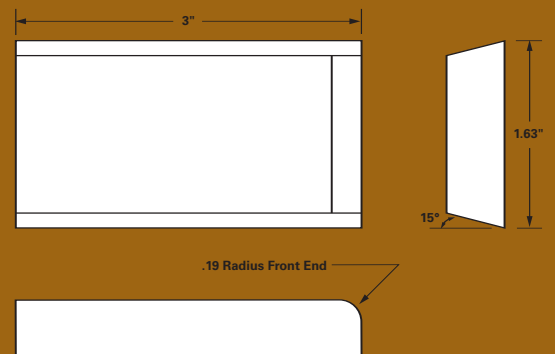

Tinius Olsen-style
60,000# Capacity Wedge Block and Inserts

Wedge Block

Part No.	Description
886211-00	Wedge Block Set
206077-00	Wedge Block—Left
206078-00	Wedge Block—Right

Inserts

Part No.	TPI	Pattern
106649-00	25	Diamond
106649-02	40	Diamond
106649-03	20	Diamond
106649-04	16	Diamond
106649-05	40	Diagonal
106649-06	25	Diagonal
106649-07	20	Diagonal
106649-08	16	Diagonal
106667-00	16	Vee Style Set/Diagonal
106648-02	16	Vee Style—Left/Diagonal
106648-01	16	Vee Style—Right/Diagonal

Tinius Olsen-style

60,000# Capacity Wedge Block and Inserts

Wedge Block

Part No.	Description
886211-00	Wedge Block Set
206077-00	Wedge Block—Lef
206078-00	Wedge Block—Right

Inserts

Part No.	TPI	Pattern
118362-00	25	Diamond
118362-02	40	Diamond
118362-03	20	Diamond
118362-04	16	Diamond
118362-05	40	Diagonal
118362-06	25	Diagonal
118362-07	20	Diagonal
118362-08	16	Diagonal