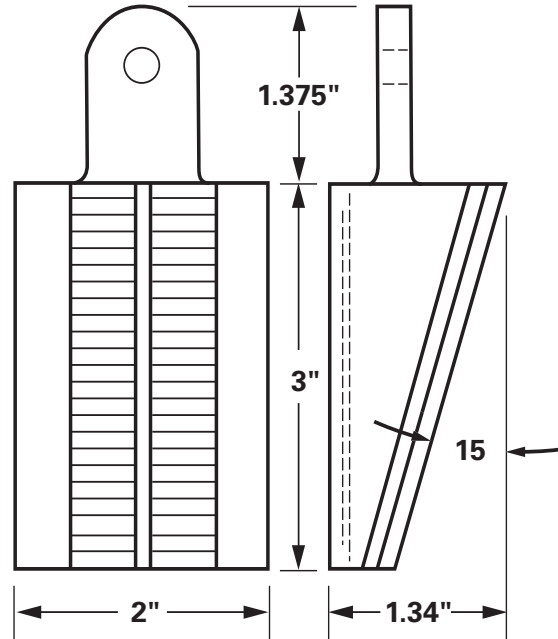

Tinius Olsen-style

30,000# Capacity Vee Wedge Grip (Griff ZV-85)

Vee Wedge Grip

Part No.	Description
227717-00	Left Hand
227716-00	Right Hand
886096-00	Vee Jaw Set

Tinius Olsen-style

60,000# Capacity Vee Wedge Grip (Griff ZV-79)

Vee Wedge Grip

Part No.	Description
227706-00	Left Hand
227705-00	Right Hand
886083-00	Vee Jaw Set