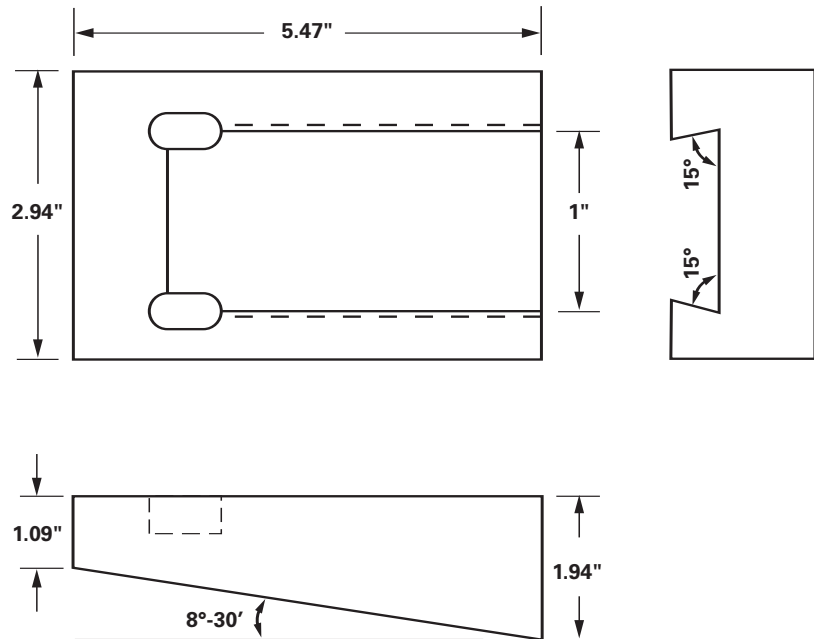

Tinius Olsen-style

120,000# Capacity Wedge Block and Inserts

Wedge Block

Part No.	Description
106634-00	Wedge Block

Inserts

Part No.	TPI	Pattern
106641-01	20	Diamond
106641-00	25	Diamond
106641-02	Special	
106635-00		Vee Style Insert