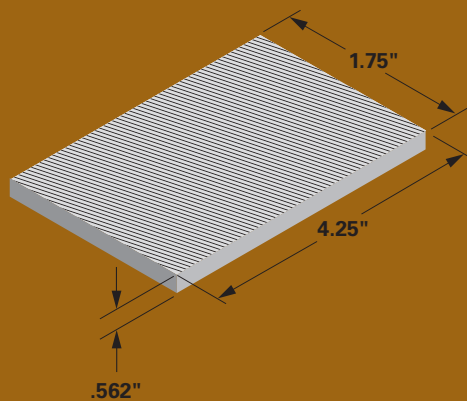

Tinius Olsen-style

120,000# Capacity Wedge Block and Inserts

Wedge Block

Part No.	Description
106634-00	Wedge Block

Inserts

Part No.	TPI	Pattern
106641-01	20	Diamond
106641-00	25	Diamond
106641-02	Special	
106635-00		Vee Style Insert