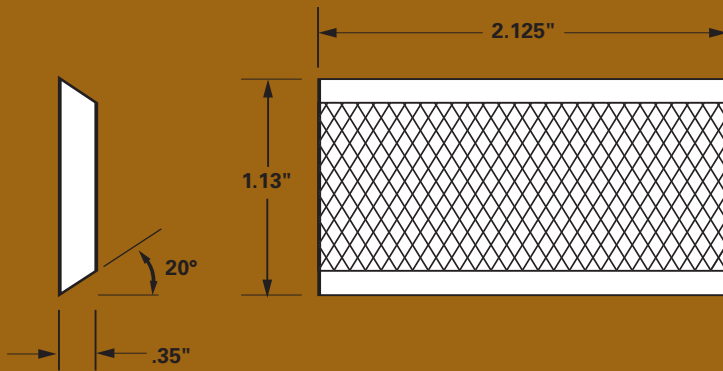

Baldwin/Satec-style

Miscellaneous Inserts

Inserts

Part No.	TPI	Pattern
106642-01	16	Diamond
106642-02	25	Diamond

Inserts

Part No.	TPI	Pattern
118426-00	16	Diamond
118426-01	25	Diamond
118426-02	40	Diamond
118426-03	40	Diagonal