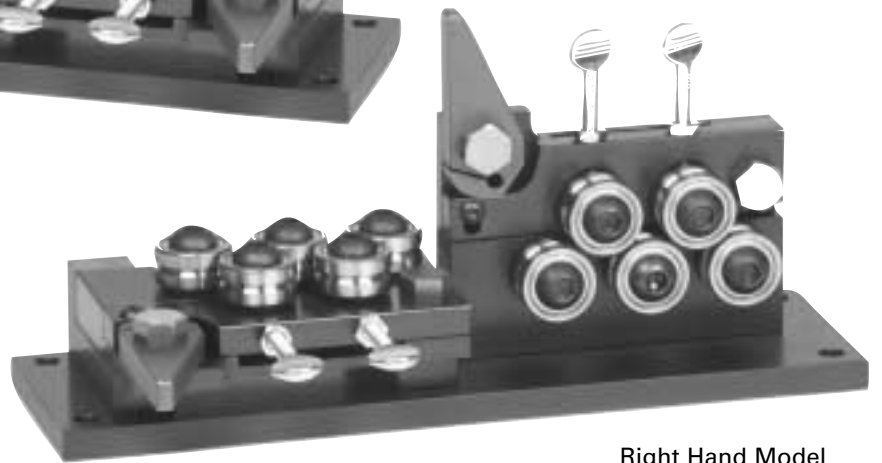

Ø .062"-.125" (1,57mm-3,17mm) for Wire
Ø .062"-.187" (1,57mm-4,74mm) for Cable

Inch Series Two-Plane Standard Roll Straighteners

Left Hand Model

Right Hand Model

Ø .062"-.125" (1,57mm-3,17mm) for Wire
Ø .062"-.187" (1,57mm-4,74mm) for Cable

	A	B	C	D	E	F	G	H	lbs.
 10 (5 Horz. x 5 Vert.)	4.00"	13.31"	.406"	2.50"	2.69"	1.259"	.472"	.625"	TBD