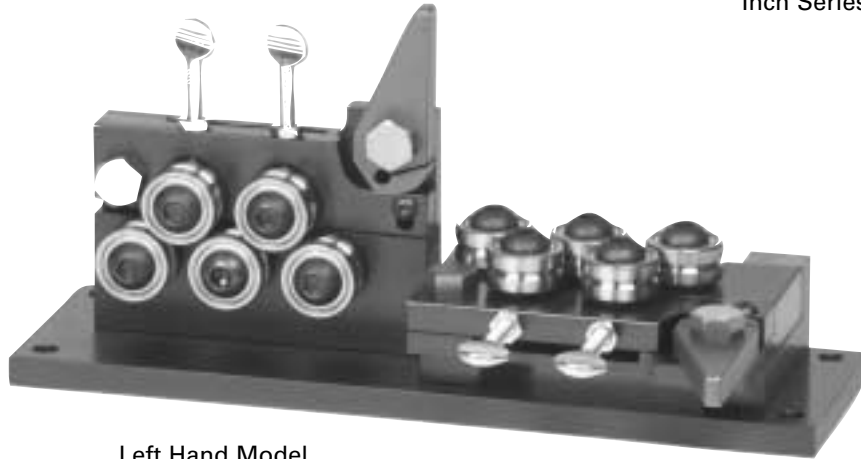

Ø .062"-.125" (1,57mm-3,17mm) for Wire
Ø .062"-.187" (1,57mm-4,74mm) for Cable

Inch Series Two-Plane Standard Roll Straighteners

Left Hand Model

Right Hand Model

Ø .062"-.125" (1,57mm-3,17mm) for Wire
Ø .062"-.187" (1,57mm-4,74mm) for Cable

	A	B	C	D	E	F	G	H	lbs.
 10 (5 Horz. x 5 Vert.)	4.00"	13.31"	.406"	2.50"	2.69"	1.259"	.472"	.625"	TBD