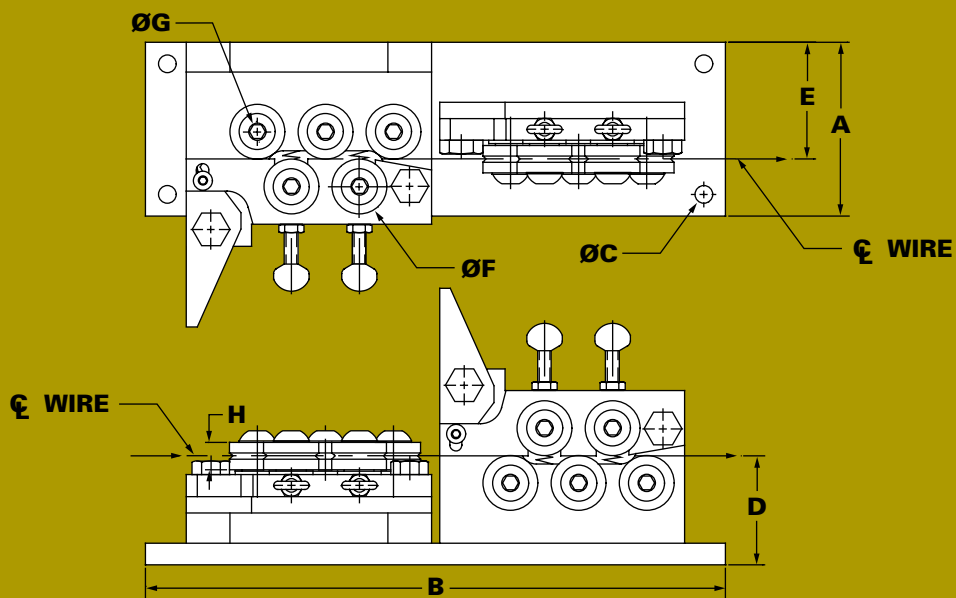

Ø .062"-.125" (1,57mm-3,17mm) for Wire
Ø .062"-.187" (1,57mm-4,74mm) for Cable

Inch Series Two-Plane Standard Roll Straighteners

Left Hand Model

Right Hand Model

Ø .062"-.125" (1,57mm-3,17mm) for Wire
Ø .062"-.187" (1,57mm-4,74mm) for Cable

	A	B	C	D	E	F	G	H	lbs.
 10 (5 Horz. x 5 Vert.)	4.00"	13.31"	.406"	2.50"	2.69"	1.259"	.472"	.625"	TBD