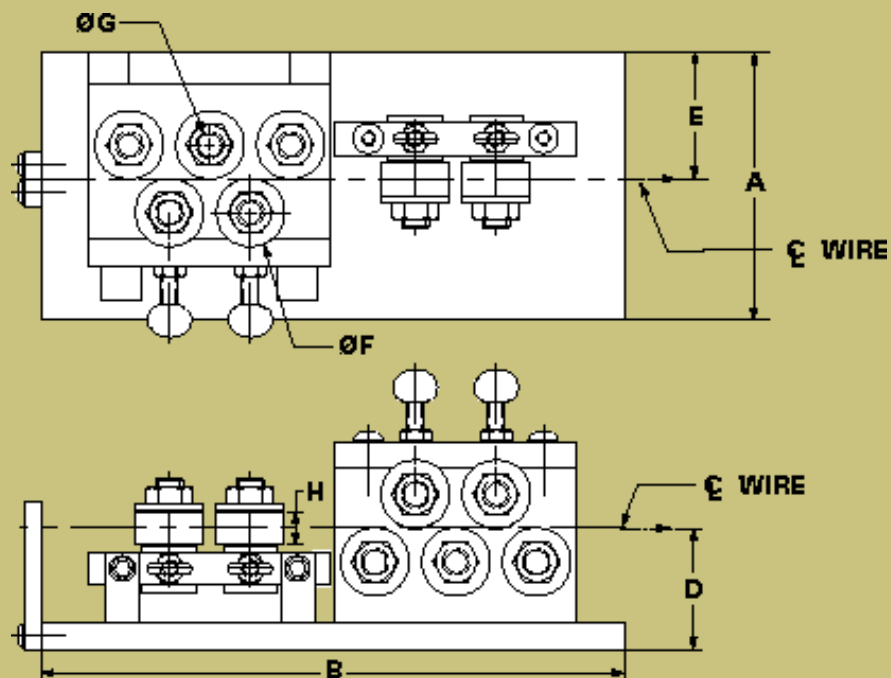

IS-507JR

Left Hand Model

Ø .062"-.125" (1,57mm-3,17mm) for Wire
 Ø .062"-.187" (1,57mm-4,74mm) for Cable

Right Hand Model

Ø .125"-.250" (3,17mm-6,35mm) for Wire
 Ø .125"-.312" (3,17mm-7,93mm) for Cable

	A	B	D	E	F	G	H	Ibs.
12 (7 Horz. x 5 Vert.)	8.00	23.00	3.18	4.50	1.85	.669	.875	110