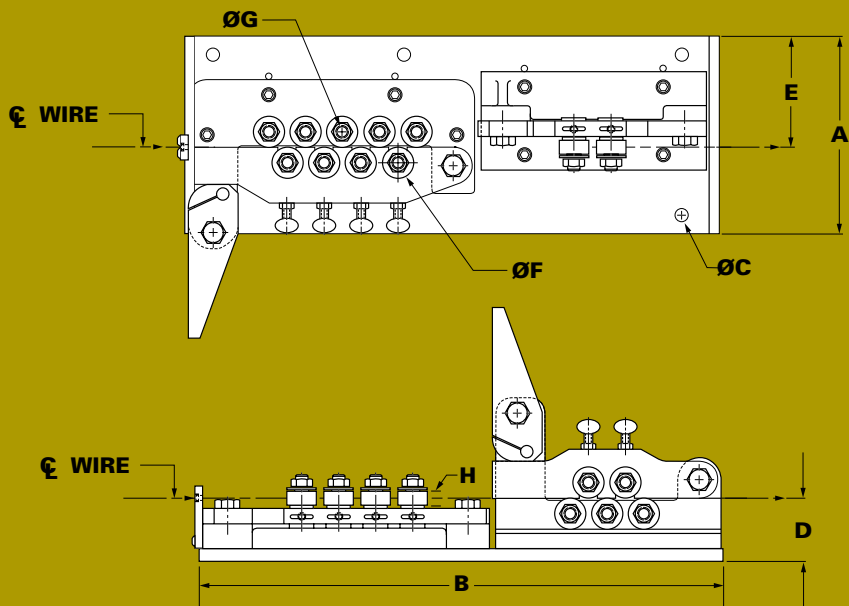

IS-507

Ø .062"-.125" (1,57mm-3,17mm) for Wire
Ø .062"-.187" (1,57mm-4,74mm) for Cable

Inch Series Two-Plane Standard Roll Straighteners

Ø .062"-.125" (1,57mm-3,17mm) for Wire
Ø .062"-.187" (1,57mm-4,74mm) for Cable

	A	B	D	E	F	G	H	lbs.
 14 (9 Horz. x 5 Vert.)	8.00"	21.25"	2.56"	4.50"	1.2598"	.472"	.625"	60