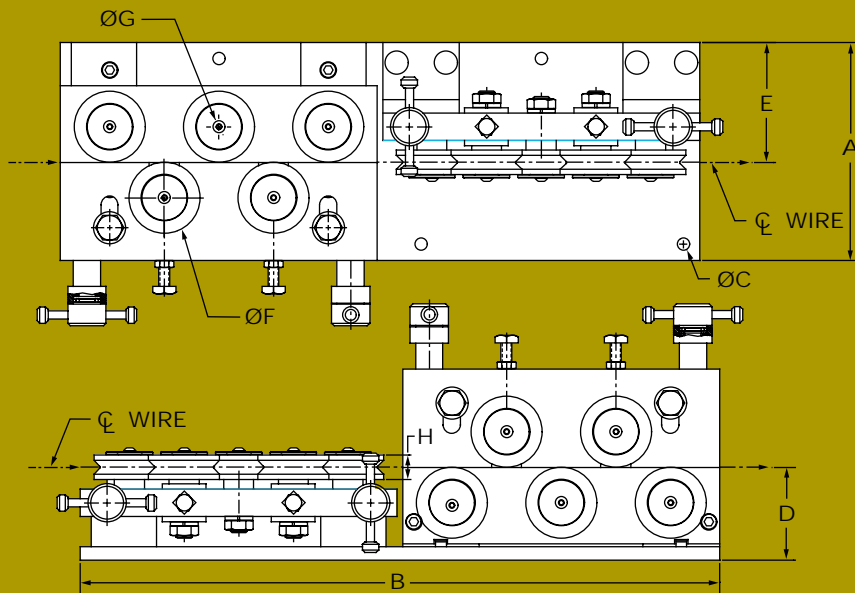

Ø .500"-.750" (12,7mm-19,0mm) for Wire
Ø .500"-1.125" (12,7mm-28,6mm) for Cable

Inch Series Two-Plane Standard Roll Straighteners

Left Hand Model

Right Hand Model

Ø .500"-.750" (12,7mm-19,0mm) for Wire
Ø .500"-1.125" (12,7mm-28,6mm) for Cable

	A	B	C	D	E	F	G	H	lbs.
10 (5 Horz. x 5 Vert.)	10.00"	32.00"	.562"	4.62"	5.50"	3.75"	.787"	1.50"	230