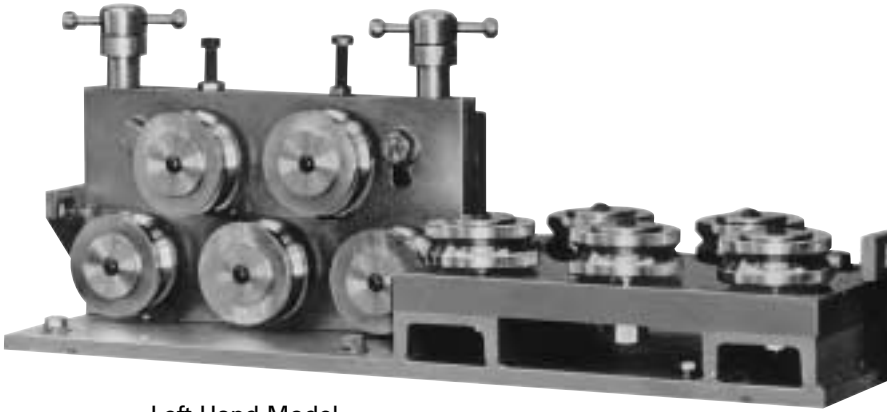

Ø .500"-.750" (12,7mm-19,0mm) for Wire
Ø .500"-1.125" (12,7mm-28,6mm) for Cable

Inch Series Two-Plane Standard Roll Straighteners

Left Hand Model

Right Hand Model

Ø .500"-.750" (12,7mm-19,0mm) for Wire
Ø .500"-1.125" (12,7mm-28,6mm) for Cable

	A	B	C	D	E	F	G	H	lbs.
10 (5 Horz. x 5 Vert.)	10.00"	32.00"	.562"	4.62"	5.50"	3.75"	.787"	1.50"	230