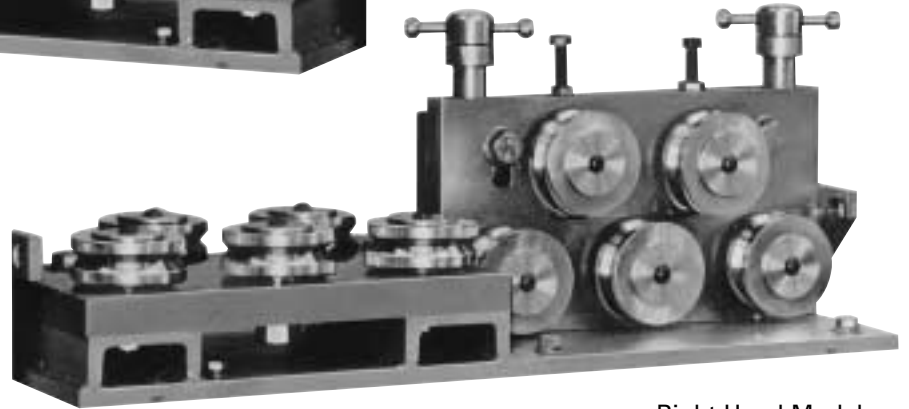

Ø .500"-.750" (12,7mm-19,0mm) for Wire
Ø .500"-1.125" (12,7mm-28,6mm) for Cable

Inch Series Two-Plane Standard Roll Straighteners

Left Hand Model

Right Hand Model

Ø .500"-.750" (12,7mm-19,0mm) for Wire
Ø .500"-1.125" (12,7mm-28,6mm) for Cable

	A	B	C	D	E	F	G	H	lbs.
10 (5 Horz. x 5 Vert.)	10.00"	32.00"	.562"	4.62"	5.50"	3.75"	.787"	1.50"	230