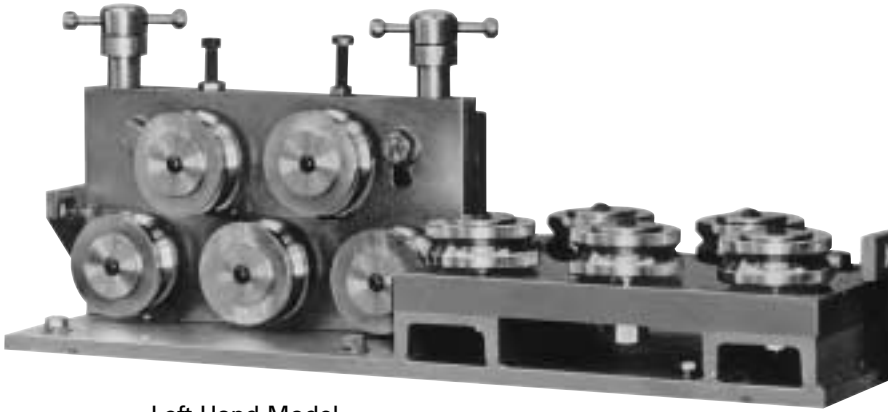

IS-342

Ø .500"-1.00" (12,7mm-25,4mm) for Wire
 Ø 1.125"-2.00" (28,6mm-50,8mm) for Cable

Inch Series Two-Plane Standard Roll Straighteners

Left Hand Model

Right Hand Model

Ø .500"-1.00" (12,7mm-25,4mm) for Wire
 Ø 1.125"-2.00" (28,6mm-50,8mm) for Cable

	A	B	C	D	E	F	G	H	lbs.
10 (5 Horz. x 5 Vert.)	15.00"	56.00"	—	6.88"	8.00"	5.75"	1.25"	2.50"	750