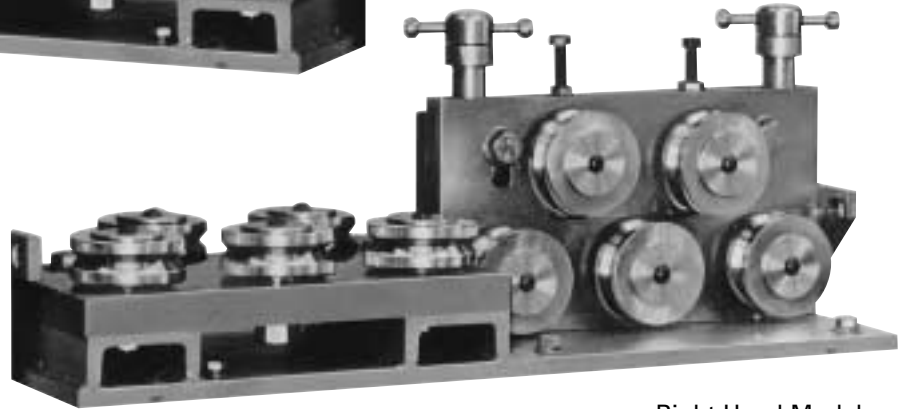

IS-342

Ø .500"-1.00" (12,7mm-25,4mm) for Wire
 Ø 1.125"-2.00" (28,6mm-50,8mm) for Cable

Inch Series Two-Plane Standard Roll Straighteners

Left Hand Model

Right Hand Model

Ø .500"-1.00" (12,7mm-25,4mm) for Wire
 Ø 1.125"-2.00" (28,6mm-50,8mm) for Cable

	A	B	C	D	E	F	G	H	lbs.
10 (5 Horz. x 5 Vert.)	15.00"	56.00"	—	6.88"	8.00"	5.75"	1.25"	2.50"	750