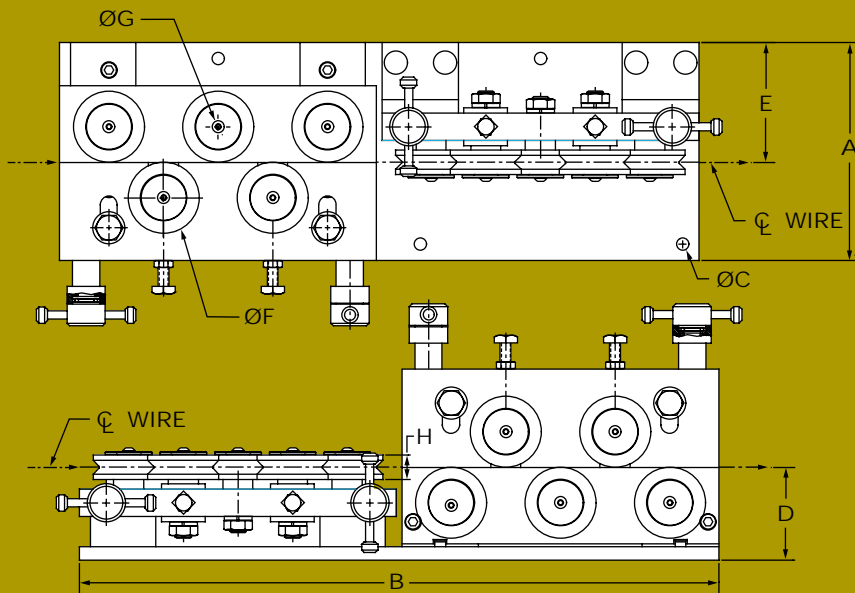

IS-342

Ø .500"-1.00" (12,7mm-25,4mm) for Wire
 Ø 1.125"-2.00" (28,6mm-50,8mm) for Cable

Inch Series Two-Plane Standard Roll Straighteners

Left Hand Model

Right Hand Model

Ø .500"-1.00" (12,7mm-25,4mm) for Wire
 Ø 1.125"-2.00" (28,6mm-50,8mm) for Cable

	A	B	C	D	E	F	G	H	lbs.
10 (5 Horz. x 5 Vert.)	15.00"	56.00"	—	6.88"	8.00"	5.75"	1.25"	2.50"	750