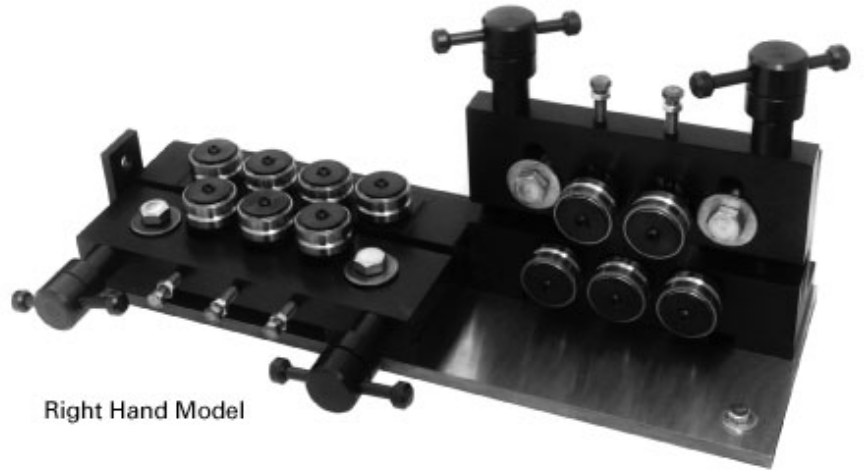

# IS-245

Left Hand Model

Ø .125"-.250" (3,17mm-6,35mm) for Wire  
 Ø .125"-.312" (3,17mm-7,93mm) for Cable

Right Hand Model

Ø .125"-.250" (3,17mm-6,35mm) for Wire  
 Ø .125"-.312" (3,17mm-7,93mm) for Cable

	A	B	D	E	F	G	H	lbs.
12 (7 Horz. x 5 Vert.)	8.00	23.00	3.18	4.50	1.85	.669	.875	110