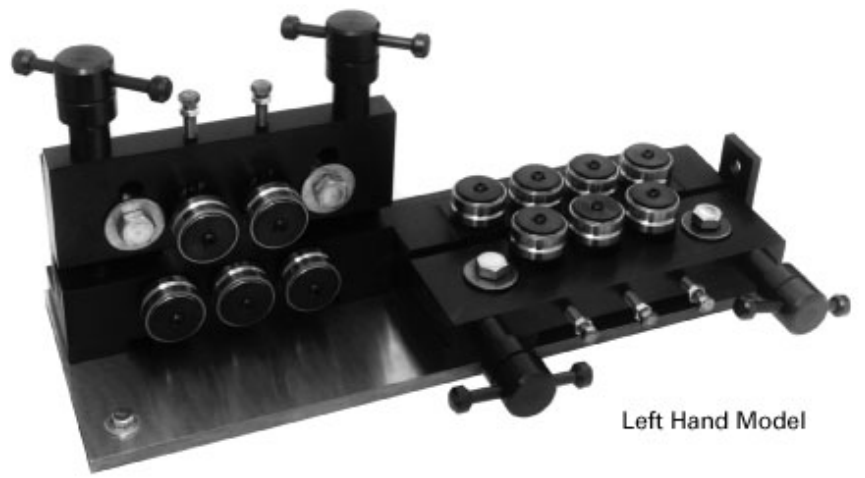

# IS-245

Left Hand Model

Ø .125"-.250" (3,17mm-6,35mm) for Wire  
 Ø .125"-.312" (3,17mm-7,93mm) for Cable

Right Hand Model

Ø .125"-.250" (3,17mm-6,35mm) for Wire  
 Ø .125"-.312" (3,17mm-7,93mm) for Cable

	A	B	D	E	F	G	H	lbs.
12 (7 Horz. x 5 Vert.)	8.00	23.00	3.18	4.50	1.85	.669	.875	110