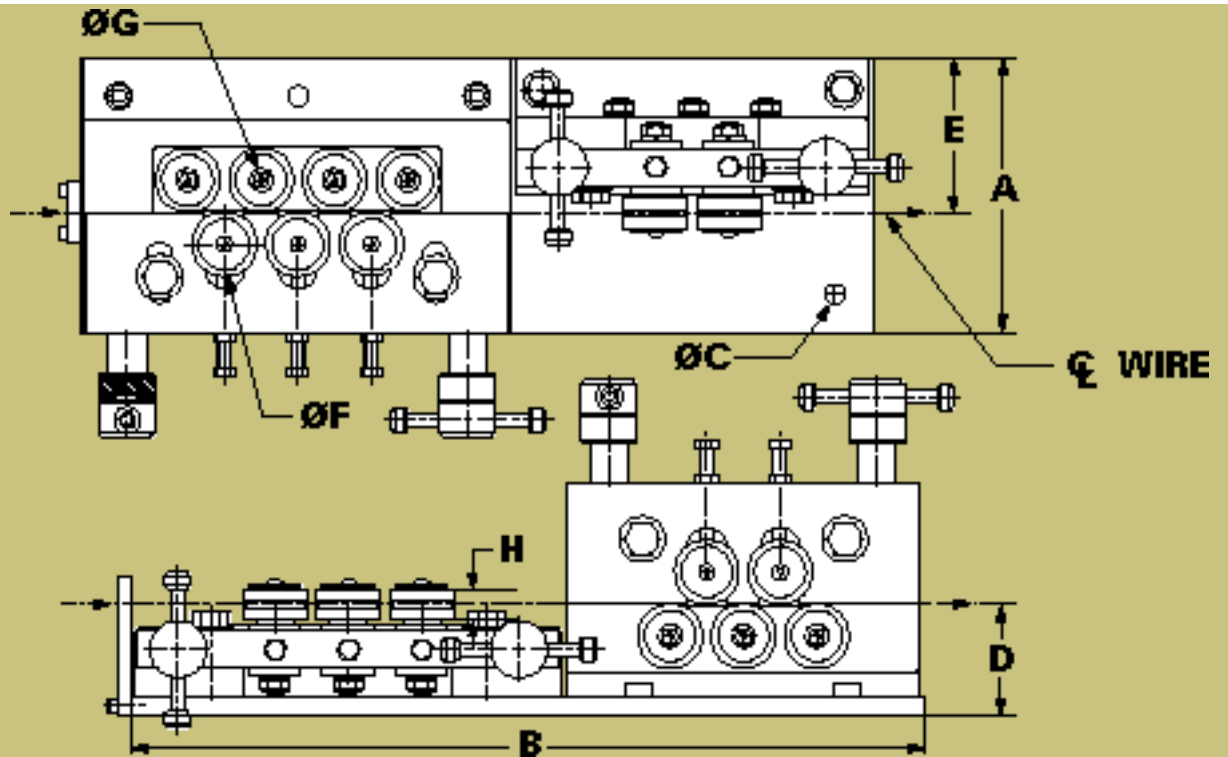

# IS-245

Left Hand Model

Ø .125"-.250" (3,17mm-6,35mm) for Wire  
 Ø .125"-.312" (3,17mm-7,93mm) for Cable

Right Hand Model

Ø .125"-.250" (3,17mm-6,35mm) for Wire  
 Ø .125"-.312" (3,17mm-7,93mm) for Cable

	A	B	D	E	F	G	H	lbs.
12 (7 Horz. x 5 Vert.)	8.00	23.00	3.18	4.50	1.85	.669	.875	110